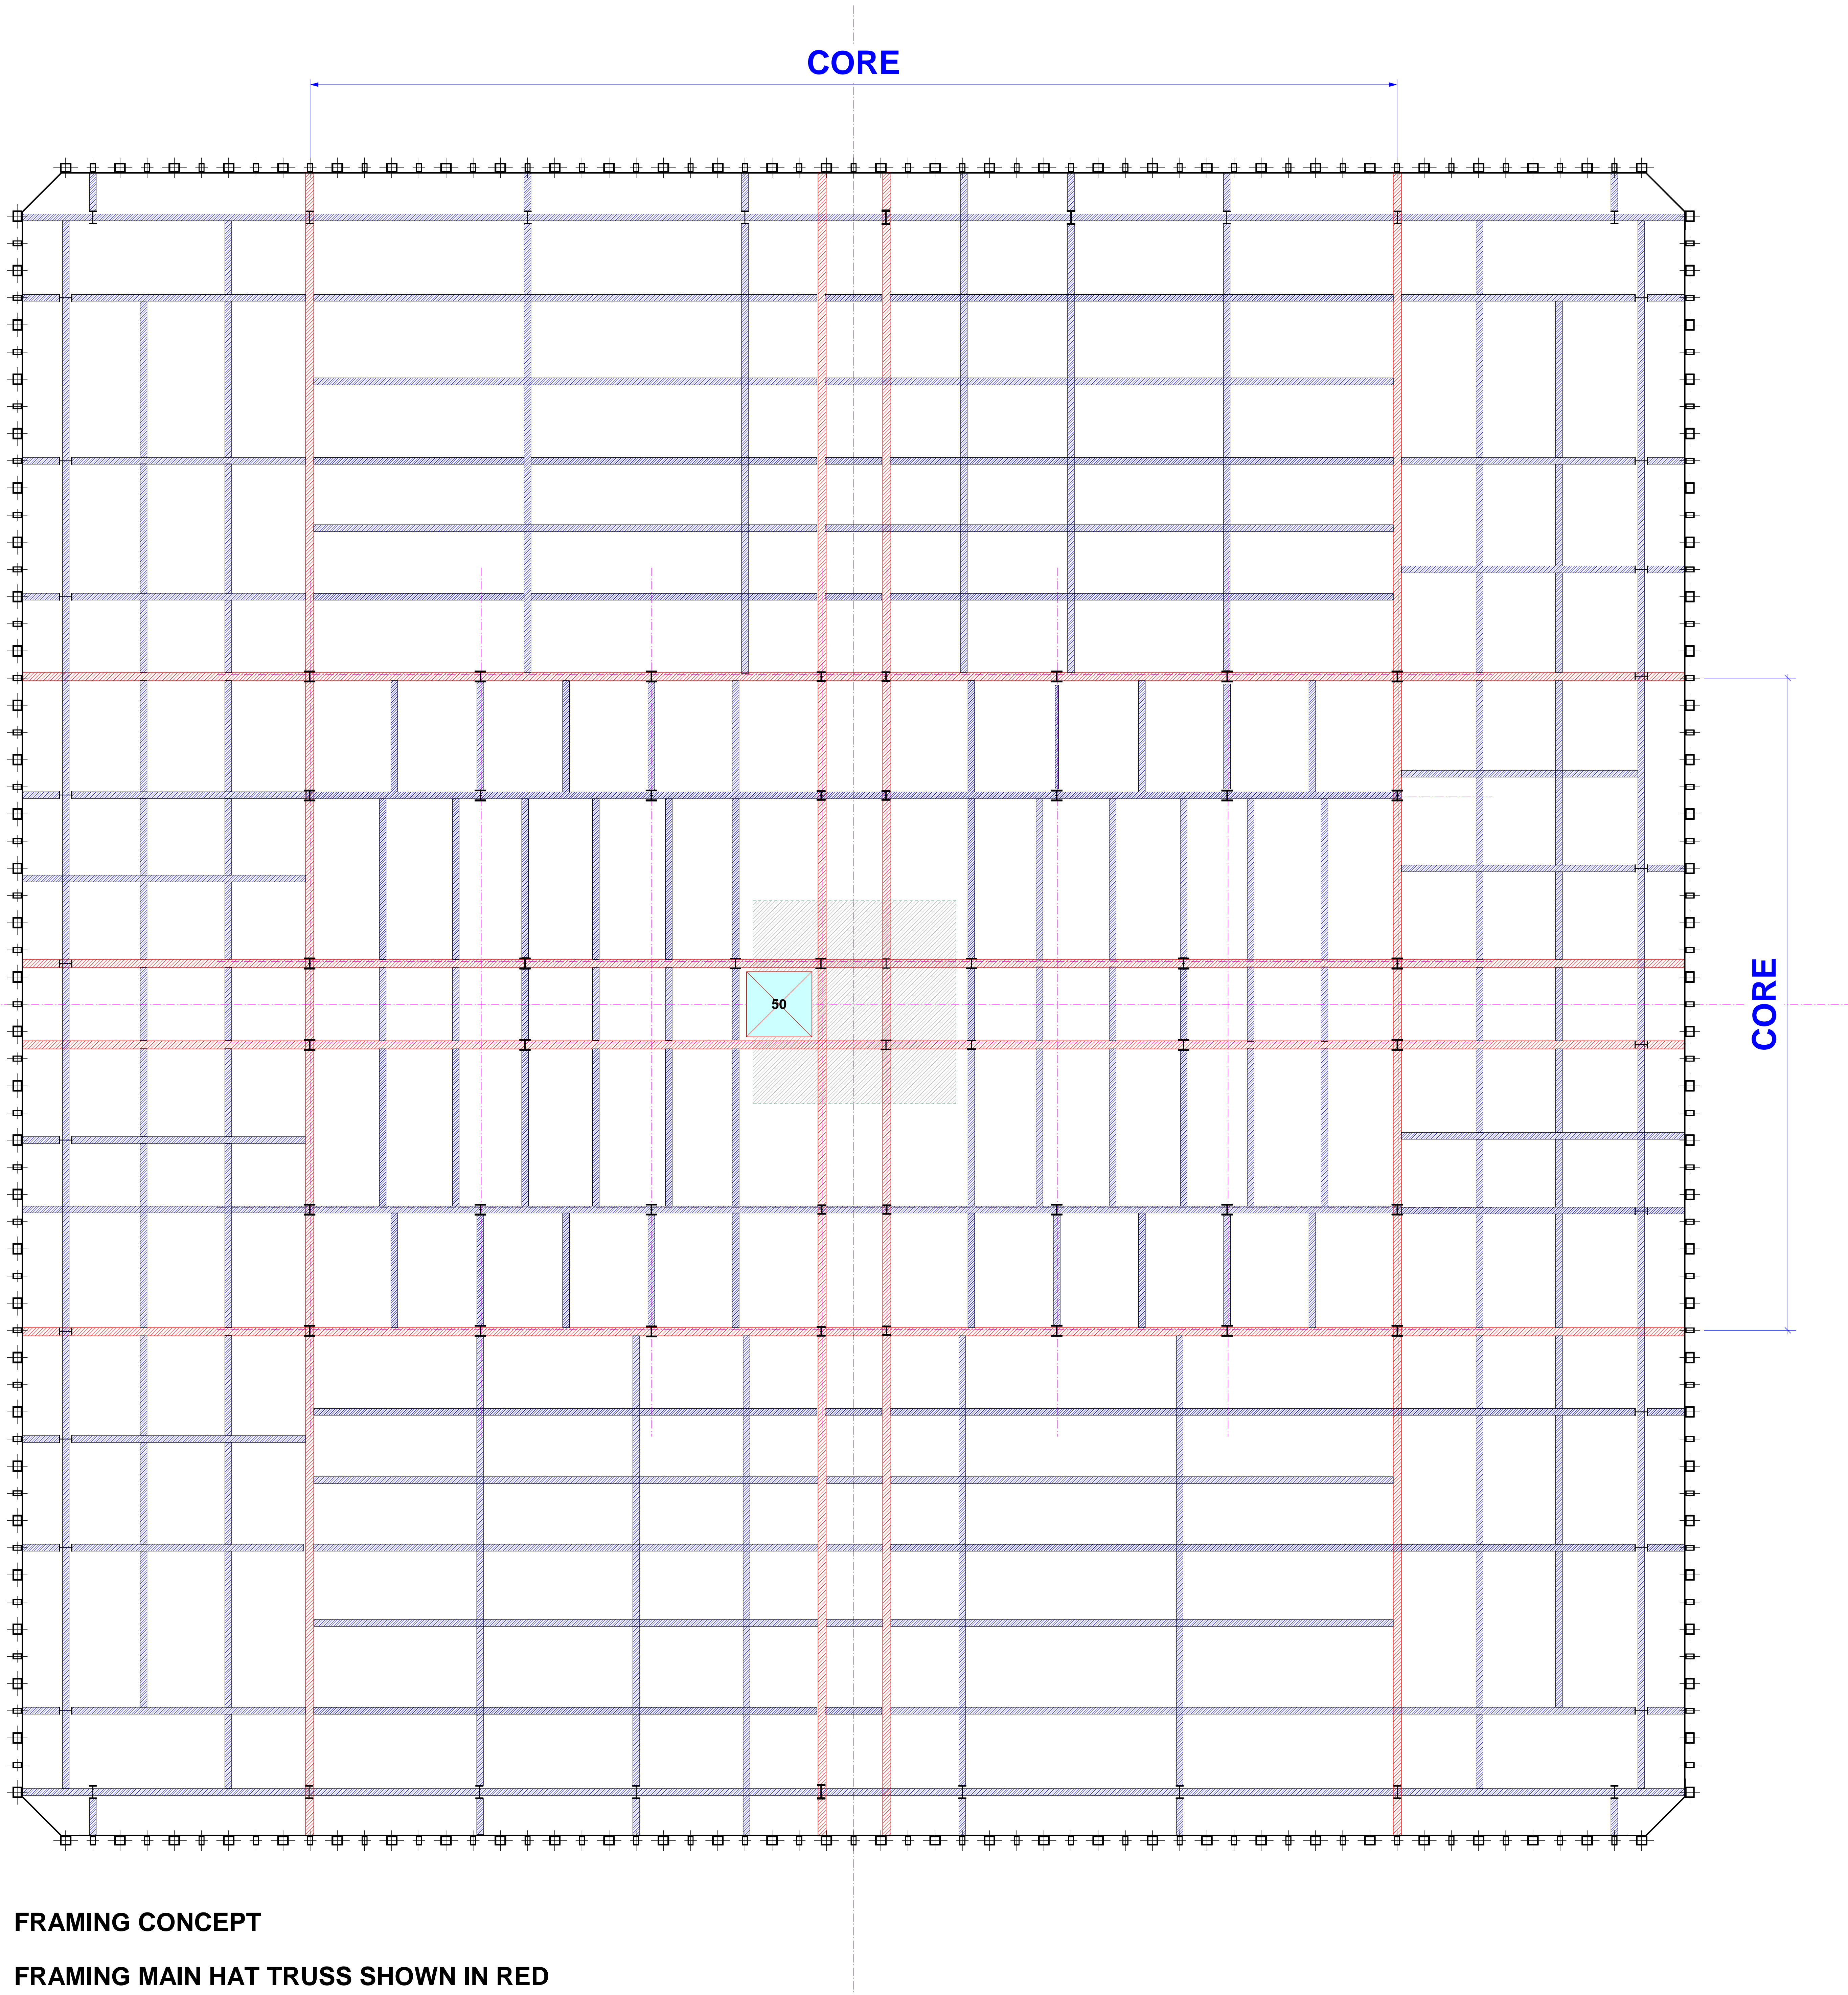

PLAN - FLOOR 109 MECHANICAL EQUIPMENT HAT TRUSS & MOMENT FRAME

FRAMING CONCEPT

FRAMING MAIN HAT TRUSS SHOWN IN RED

PRELIMINARY